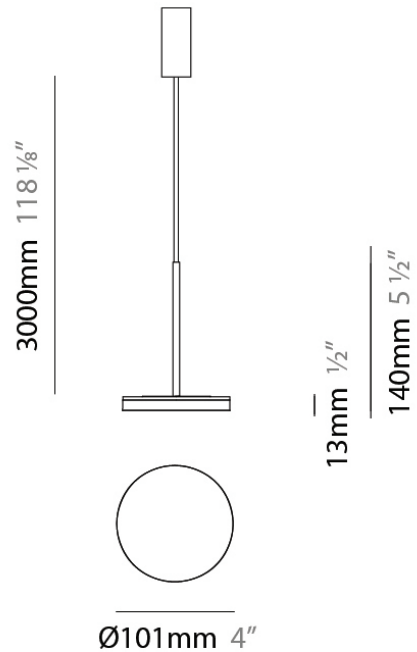

BELLA SUSPENSION

D81668R9-BLK

PROJECT	
TYPE	
NOTES	
QUANTITY	
DATE	

GENERAL

Series: Bella
Brand: Panzeri
Division: Design
Mounting Type: Suspension
Mounting Location: Ceiling
Subcategory: Pendant

PHYSICAL

Diameter (mm): 101
Diameter (in): 4
Height (mm): 13
Height (in): 1/2
Max. Overall Height (mm): 3013
Max. Overall Height (in): 118 7/8
Light Distribution: Indirect
Weight (kg): 0.54501
Weight (lbs): 1.2
Diffuser: Opal - Acrylic
Fixture Material: Aluminum Die Cast

ELECTRICAL

Lamp Type: LED
Input Wattage (W): 6.5
Dimming: Non-Dimmable
Driver Included: Yes
Driver Location: Integrated
Driver Type: Constant Voltage - Universal
Driver Class: Class 2
Input Voltage (V): 120

LED

Color Temperature (°K): 2700
Max. Delivered Lumen (lm): 388
CRI: >90 CRI

OPTICAL

RATINGS AND CERTIFICATIONS

Certified By: CSA Certified to UL and CSA Standards
IP rating: IP40