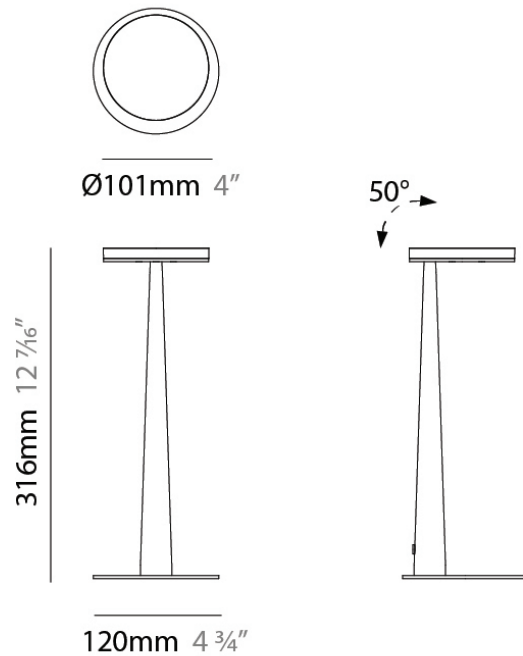

BELLA PORTABLE

D84376R9-BRZ

PROJECT

TYPE

NOTES

QUANTITY

DATE

GENERAL

Series: Bella
Brand: Panzeri
Division: Design
Mounting Type: Portable
Mounting Location: Table
Subcategory: Task

PHYSICAL

Shape: Abstract
Diameter (mm): 101
Diameter (in): 4
Height (mm): 316
Height (in): 12 7/16
Light Distribution: Adjustable / Direct
Weight (kg): 0.853
Weight (lbs): 1.88
Diffuser: Opal - Acrylic
Fixture Material: Aluminum Die Cast

ELECTRICAL

Lamp Type: LED
Input Wattage (W): 5
Dimming: 5-Step Touch Dimming
Driver Location: Inline Transformer Plug
Input Voltage (V): 120

LED

Number of LEDs: 1
Color Temperature (°K): 2700
Max. Delivered Lumen (lm): 388
Nominal Lumen (lm): 460
CRI: >90 CRI
Lamp Life (hrs): 70000

OPTICAL

Optic°: Diffused
Adjustability: Tilt 50°

RATINGS AND CERTIFICATIONS

Certified By: CSA Certified to UL and CSA Standards
IP rating: IP20