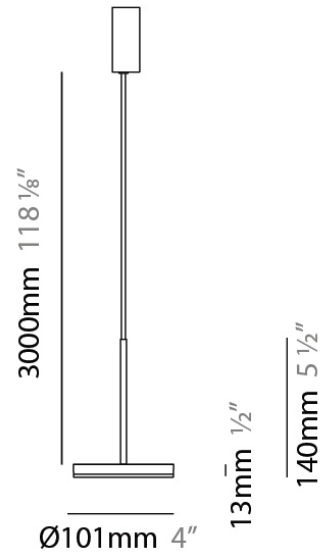

BELLA SUSPENSION

D81667R9-TIM

PROJECT

TYPE

NOTES

QUANTITY

DATE

GENERAL

Series: Bella

Brand: Panzeri

Division: Design

Mounting Type: Suspension

Mounting Location: Ceiling

Subcategory: Pendant

PHYSICAL

Shape: Round

Diameter (mm): 101

Diameter (in): 4

Height (mm): 13

Height (in): 1/2

Max. Overall Height (mm): 3013

Max. Overall Height (in): 118 5/8

Light Distribution: Direct

Weight (kg): 0.54501

Weight (lbs): 1.2

Diffuser: Acrylic Diffuser With Matt Finish

Fixture Material: Aluminum Die Cast

Cable Details: 3000mm / 118 1/8" Cable

ELECTRICAL

Lamp Type: LED

Input Wattage (W): 6.5

Total Output Wattage (W): 4.5

Dimming: Non-Dimmable

Driver Included: Yes

Driver Location: Integrated

Driver Type: Constant Voltage - Universal

Driver Class: Class 2

Input Voltage (V): 120 - 277

LED

Color Temperature (°K): 2700

Max. Delivered Lumen (lm): 388

CRI: >90 CRI

Lamp Life (hrs): 50000

OPTICAL

RATINGS AND CERTIFICATIONS

Certified By: CSA Certified to UL and CSA Standards

IP rating: IP40