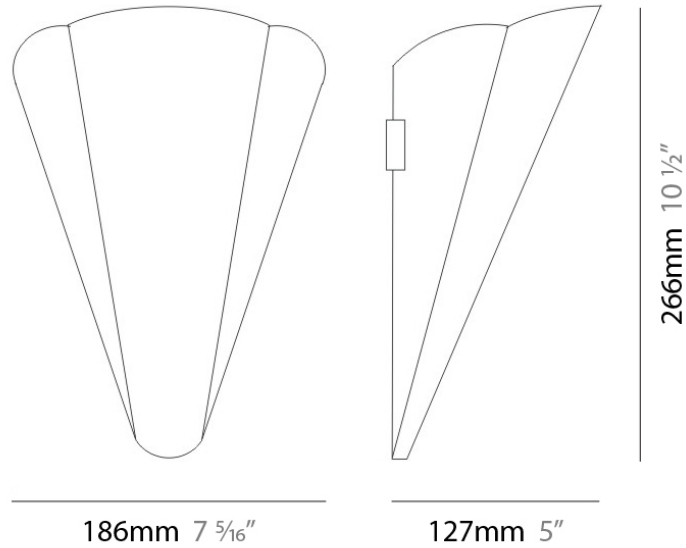

D23012

PROJECT	_____
TYPE	_____
NOTES	_____
QUANTITY	_____
DATE	_____

GENERAL

Series: Bella
Division: Design
Mounting Type: Surface
Mounting Location: Wall
Subcategory: Ambient

PHYSICAL

Shape: Cone
Length (mm): 186
Length (in): 7 ⁵/₁₆
Height (mm): 266
Height (in): 10 ¹/₂
Extension (mm): 127
Extension (in): 5
Light Distribution: Omnidirectional
Weight (kg): 1.63
Weight (lbs): 3.6
Diffuser: Amber Glass
Fixture Finish: ALU
Fixture Material: Metal

ELECTRICAL

Number of Lamps: 1
Lamp Type: LED Retrofit
Lamp Shape: A19
Bulb Included: Bulb Not Included
Total Output Wattage (W): 18
Max. Wattage Per Lamp (W): 18
Lamp Base: E26
Input Voltage (V): 120

LED

OPTICAL

RATINGS AND CERTIFICATIONS

Certified By: CSA Certified to UL and CSA Standards
IP rating: IP20