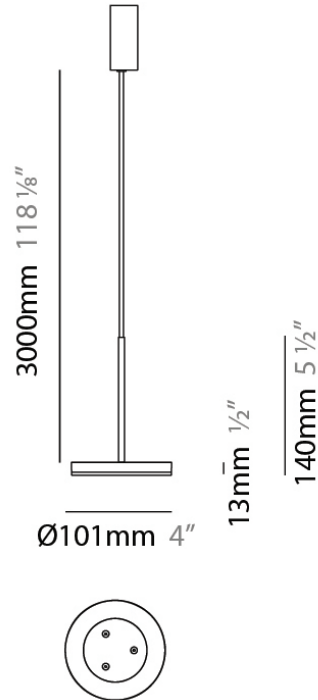

BELLA SUSPENSION

D81667-TIM

PROJECT _____

TYPE _____

NOTES _____

QUANTITY _____

DATE _____

GENERAL

Series: Bella
Brand: Panzeri
Division: Design
Mounting Type: Suspension
Mounting Location: Ceiling
Subcategory: Pendant

PHYSICAL

Shape: Disc
Diameter (mm): 101
Diameter (in): 4
Height (mm): 13
Height (in): 1/2
Max. Overall Height (mm): 3013
Max. Overall Height (in): 118 5/8
Light Distribution: Direct
Weight (kg): 0.54501
Weight (lbs): 1.2
Diffuser: Opal - Acrylic
Fixture Material: Metal

ELECTRICAL

Lamp Type: LED
Input Wattage (W): 6.5
Dimming: Non-Dimmable
Driver Location: Integrated
Input Voltage (V): 120

LED

Number of LEDs: 1
Color Temperature (°K): 2700
Max. Delivered Lumen (lm): 388
Nominal Lumen (lm): 460
CRI: >80 CRI

OPTICAL

RATINGS AND CERTIFICATIONS

Certified By: CSA Certified to UL and CSA Standards
IP rating: IP40