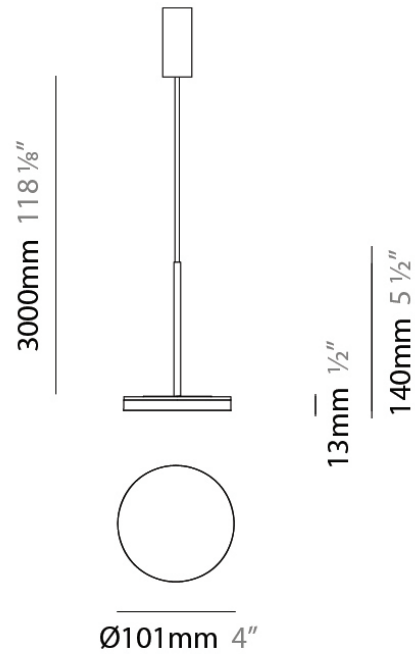

BELLA SUSPENSION

D81668-TIM

PROJECT	
TYPE	
NOTES	
QUANTITY	
DATE	

GENERAL

Series: Bella
Brand: Panzeri
Division: Design
Mounting Type: Suspension
Mounting Location: Ceiling
Subcategory: Pendant

PHYSICAL

Diameter (mm): 101
Diameter (in): 4
Height (mm): 13
Height (in): 1/2
Max. Overall Height (mm): 3013
Max. Overall Height (in): 118 7/8
Light Distribution: Indirect
Weight (kg): 0.54501
Weight (lbs): 1.2
Diffuser: Opal - Acrylic
Fixture Material: Aluminum Die Cast
Cable Details: 3000mm / 118 1/8" Cable

ELECTRICAL

Lamp Type: LED
Input Wattage (W): 6.5
Driver Location: Integrated
Input Voltage (V): 120

LED

Number of LEDs: 1
Color Temperature (°K): 2700
Max. Delivered Lumen (lm): 388
Nominal Lumen (lm): 460
CRI: >80 CRI

OPTICAL

RATINGS AND CERTIFICATIONS

Certified By: CSA Certified to UL and CSA Standards
IP rating: IP40